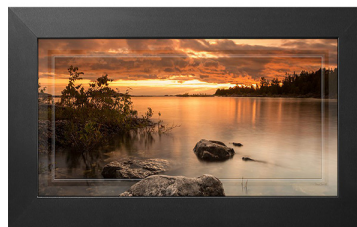

Framed Art Print
A framed art print entitled "Burnt Point". Size with frame: 44"W x 24"H